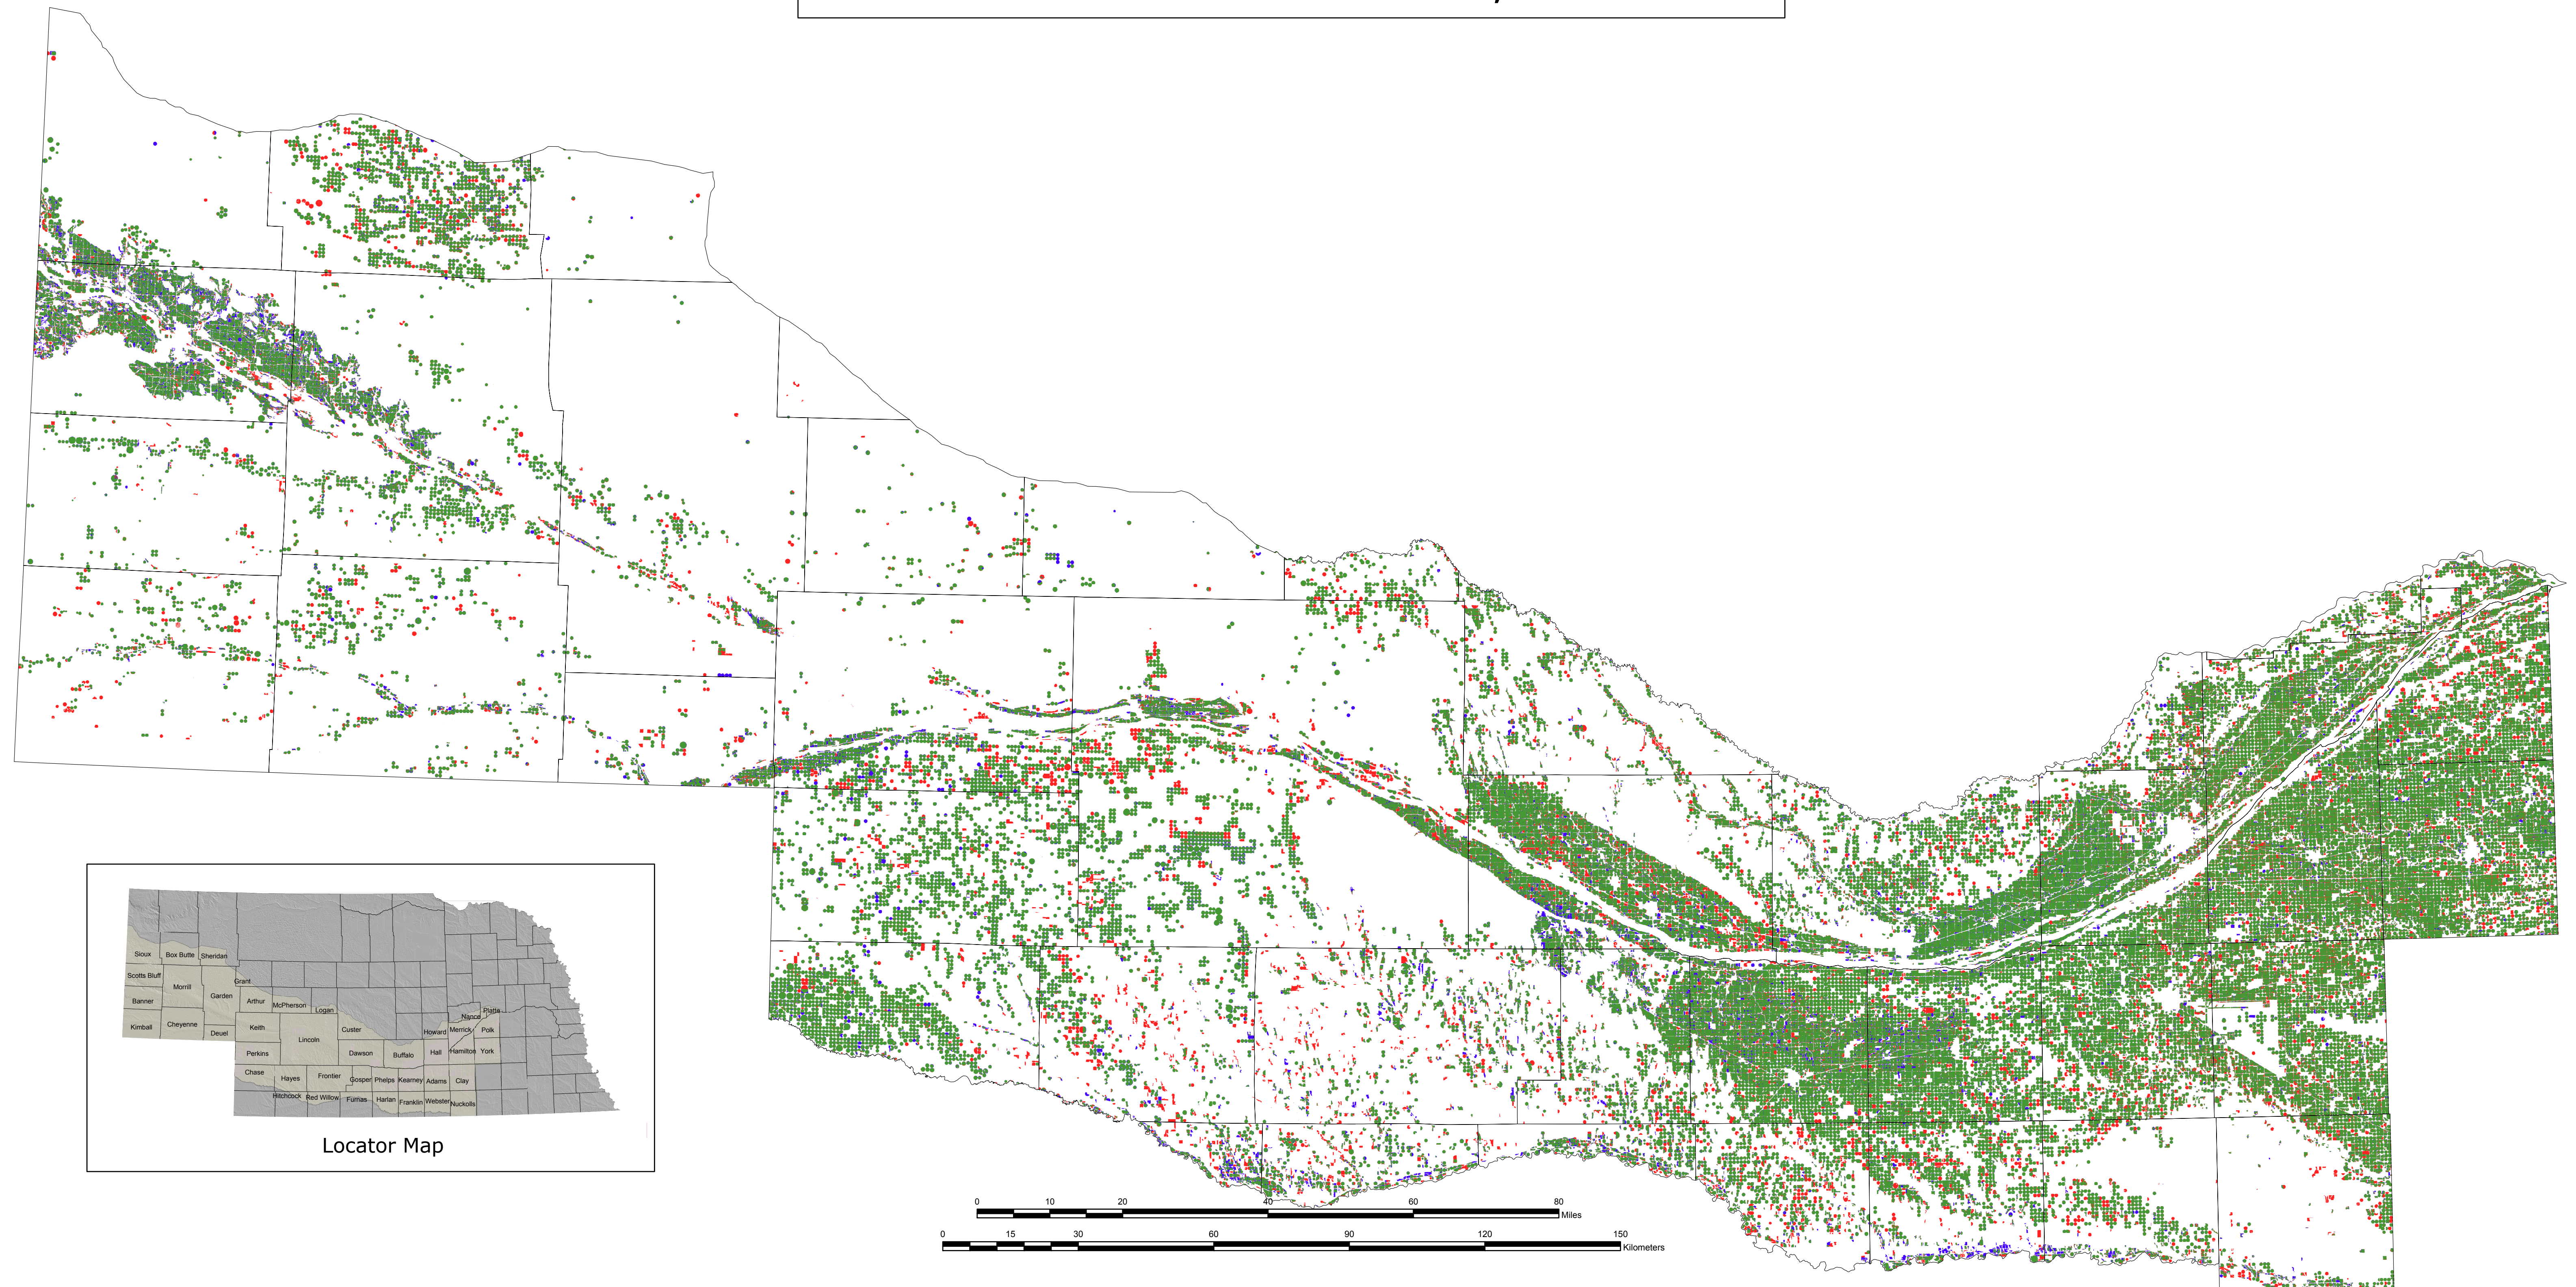

Irrigation Comparisons 2005 - 2001

The Central Platte River Basin, Nebraska

Land Cover Classes